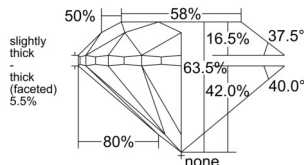

GIA®

FACSIMILE

GIA REPORT

7558414394

Verify this report at GIA.edu

GIA NATURAL DIAMOND DOSSIER®

June 03, 2026

GIA Report Number 7558414394

Shape and Cutting Style ..... Round Brilliant

Measurements ..... 6.00 - 6.05 x 3.83 mm

GRADING RESULTS

Carat Weight ..... 0.90 carat

Color Grade I

Clarity Grade VS1

Cut Grade ..... Very Good

ADDITIONAL GRADING INFORMATION

Polish ..... Excellent

Symmetry ..... Excellent

Fluorescence ..... None

Clarity Characteristics ..... Feather, Pinpoint

Inscription(s): GIA 7558414394

PROPORTIONS

Profile to actual proportions

GRADING SCALES

GIA COLOR SCALE

COLORLESS	D
	E
	F
	G
	H
	I
NEAR COLORLESS	J
	K
	L
FAIN	M
	N
	O
	P
VERY LIGHT	Q
	R
	S
	T
	U
	V
	W
	X
	Y
LIGHT	Z

GIA CLARITY SCALE

FLAWLESS	VERY VERY SLIGHTLY INCLUDED	I₁	
			I₂
INTERNALLY FLAWLESS	VERY SLIGHTLY INCLUDED	SI₁	
			SI₂
VVS₁	SLIGHTLY INCLUDED	I₁	
			I₂
VVS₂	VERY SLIGHTLY INCLUDED	I₃	
VS₁	SLIGHTLY INCLUDED		
VS₂	VERY SLIGHTLY INCLUDED		
VVS₁	VERY VERY SLIGHTLY INCLUDED		
VVS₂	VERY SLIGHTLY INCLUDED		
FLAWLESS	FLAWLESS		

GIA CUT SCALE

EXCELLENT	VERY GOOD	GOOD	FAIR	POOR