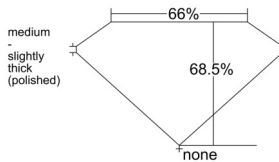

GIA®

FACSIMILE

GIA REPORT

7558417646

Verify this report at GIA.edu

GIA NATURAL DIAMOND DOSSIER®

June 03, 2026
GIA Report Number 7558417646
Shape and Cutting Style ..... Emerald Cut
Measurements ..... 5.29 x 3.74 x 2.56 mm

GRADING RESULTS

Carat Weight ..... 0.50 carat
Color Grade ..... D
Clarity Grade VS1

ADDITIONAL GRADING INFORMATION

Polish ..... Excellent
Symmetry ..... Very Good
Fluorescence ..... None
Clarity Characteristics ..... Crystal
Inscription(s): GIA 7558417646

PROPORTIONS

Profile not to actual proportions

GRADING SCALES

GIA COLOR SCALE		GIA CLARITY SCALE			
COLORLESS	D	VERY VERY SLIGHTLY INCLUDED	FLAWLESS		
	E		INTERNALLY FLAWLESS		
	F	VERY SLIGHTLY INCLUDED	VVS₁		
	G		VVS₂		
	H		VS₁		
	NEAR COLORLESS	I	SLIGHTLY INCLUDED	VS₂	
		J		SI₁	
		FAINT	K	INCLUDED	SI₂
			L		I₁
			M		I₂
VERT LIGHT	N	LIGHT	I₃		
	O				
	P				
	Q				
	R				
	S