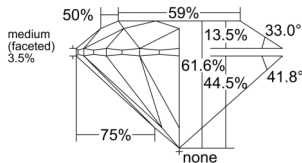

GIA®

FACSIMILE

GIA NATURAL DIAMOND DOSSIER®

June 09, 2026

GIA Report Number 7558428395

Shape and Cutting Style ..... Round Brilliant

Measurements ..... 5.28 - 5.30 x 3.26 mm

GRADING RESULTS

Carat Weight ..... 0.55 carat

Color Grade ..... E

Clarity Grade VS1

Cut Grade ..... Excellent

ADDITIONAL GRADING INFORMATION

Polish ..... Excellent

Symmetry ..... Excellent

Fluorescence ..... Medium Blue

Clarity Characteristics..... Crystal, Needle, Pinpoint

Inscription(s): GIA 7558428395

GIA REPORT 7558428395

Verify this report at GIA.edu

PROPORTIONS

Profile to actual proportions