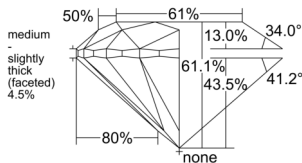

GIA®

FACSIMILE

GIA REPORT 7558429708

Verify this report at GIA.edu

GIA NATURAL DIAMOND DOSSIER®

June 04, 2026
GIA Report Number 7558429708
Shape and Cutting Style ..... Round Brilliant
Measurements ..... 4.28 - 4.30 x 2.62 mm

GRADING RESULTS

Carat Weight ..... 0.30 carat
Color Grade I
Clarity Grade VVS2
Cut Grade ..... Excellent

ADDITIONAL GRADING INFORMATION

Polish ..... Excellent
Symmetry ..... Excellent
Fluorescence ..... Faint
Clarity Characteristics ..... Cloud, Feather, Pinpoint
Inscription(s): GIA 7558429708

PROPORTIONS

Profile to actual proportions

GRADING SCALES

GIA COLOR SCALE	GIA CLARITY SCALE	GIA CUT SCALE	
D	FLAWLESS	EXCELLENT	
E	INTERNALLY FLAWLESS		
F		VVS₁	VERY GOOD
G	VVS₂		
H	VS₁	GOOD	
I	VS₂		
J	SI₁	FAIR	
K	SI₂		
L	I₁	POOR	
M	I₂		
N	I₃		
O			
P			
Q			
R			
S			
T			
U			
V			
W			
X			
Y			
Z