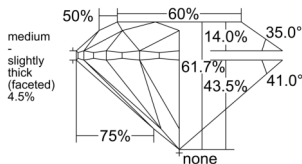

GIA®

FACSIMILE

GIA NATURAL DIAMOND DOSSIER®

June 04, 2026
GIA Report Number 7558429840
Shape and Cutting Style ..... Round Brilliant
Measurements ..... 4.25 - 4.28 x 2.63 mm

GRADING RESULTS

Carat Weight ..... 0.30 carat
Color Grade ..... D
Clarity Grade S11
Cut Grade ..... Excellent

ADDITIONAL GRADING INFORMATION

Polish ..... Excellent
Symmetry ..... Excellent
Fluorescence ..... Faint
Clarity Characteristics ..... Crystal
Inscription(s): GIA 7558429840

GIA REPORT 7558429840

Verify this report at GIA.edu

PROPORTIONS

Profile to actual proportions

GRADING SCALES

GIA COLOR SCALE	GIA CLARITY SCALE	GIA CUT SCALE	
D	FLAWLESS	EXCELLENT	
E	INTERNALLY FLAWLESS		
F		VVS₁	VERY GOOD
G	VVS₂		
H	VS₁	GOOD	
I	VS₂		
J	S1₁	FAIR	
K	S1₂		
L	I₁	POOR	
M	I₂		
N	I₃		
O			
P			
Q			
R			
S			
T			
U			
V			
W			
X			
Y			
Z