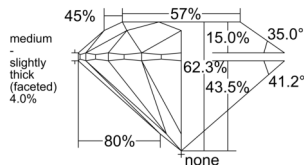

GIA®

FACSIMILE

GIA REPORT

7558436867

Verify this report at GIA.edu

GIA NATURAL DIAMOND DOSSIER®

June 09, 2026
GIA Report Number 7558436867
Shape and Cutting Style ..... Round Brilliant
Measurements ..... 4.56 - 4.58 x 2.85 mm

GRADING RESULTS

Carat Weight ..... 0.36 carat
Color Grade L
Clarity Grade VVS1
Cut Grade ..... Excellent

ADDITIONAL GRADING INFORMATION

Polish ..... Excellent
Symmetry ..... Excellent
Fluorescence ..... None
Clarity Characteristics ..... Pinpoint, Feather
Inscription(s): GIA 7558436867

PROPORTIONS

Profile to actual proportions

GRADING SCALES

GIA COLOR SCALE

COLOURLESS	D
	E
	F
	G
	H
	I
	J
NEAR COLOURLESS	K
	L
FAIN	M
	N
	O
	P
	Q
VERY LIGHT	R
	S
	T
	U
	V
	W
	X
	Y
LIGHT	Z

GIA CLARITY SCALE

FLAWLESS	INTERNAL FLAWLESS	
		FLAWLESS
VERY VERY SLIGHTLY INCLUDED	VVS₁	
	VVS₂	
VERY SLIGHTLY INCLUDED	VS₁	
	VS₂	
SLIGHTLY INCLUDED	SI₁	
	SI₂	
INCLUDED	I₁	
	I₂	
	I₃	

GIA CUT SCALE

EXCELLENT
VERY GOOD
GOOD
FAIR
POOR