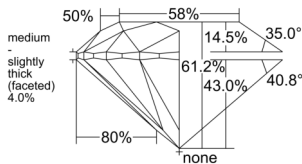

GIA®

FACSIMILE

GIA REPORT

7558446385

Verify this report at GIA.edu

GIA NATURAL DIAMOND DOSSIER®

June 09, 2026
GIA Report Number 7558446385
Shape and Cutting Style ..... Round Brilliant
Measurements ..... 4.75 - 4.78 x 2.91 mm

GRADING RESULTS

Carat Weight ..... 0.40 carat
Color Grade ..... F
Clarity Grade VS1
Cut Grade ..... Excellent

ADDITIONAL GRADING INFORMATION

Polish ..... Excellent
Symmetry ..... Excellent
Fluorescence ..... None
Clarity Characteristics ..... Cloud, Knot, Pinpoint
Inscription(s): GIA 7558446385

PROPORTIONS

Profile to actual proportions

GRADING SCALES

GIA COLOR SCALE

COLORLESS	D
	E
	F
	G
	H
	I
NEAR COLORLESS	J
	K
	L
FAIN	M
	N
	O
	P
	Q
VERY LIGHT	R
	S
	T
	U
	V
	W
	X
	Y
LIGHT	Z

GIA CLARITY SCALE

FLAWLESS	INTERNAL FLAWLESS	
		FLAWLESS
VERY VERY SLIGHTLY INCLUDED	VVS₁	
	VVS₂	
VERY SLIGHTLY INCLUDED	VS₁	
	VS₂	
SLIGHTLY INCLUDED	SI₁	
	SI₂	
INCLUDED	I₁	
	I₂	
	I₃	

GIA CUT SCALE

EXCELLENT
VERY GOOD
GOOD
FAIR
POOR