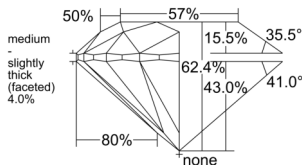

GIA®

FACSIMILE

GIA REPORT

7558446776

Verify this report at GIA.edu

GIA NATURAL DIAMOND DOSSIER®

June 08, 2026

GIA Report Number 7558446776

Shape and Cutting Style ..... Round Brilliant

Measurements ..... 4.68 - 4.71 x 2.93 mm

GRADING RESULTS

Carat Weight ..... 0.40 carat

Color Grade ..... F

Clarity Grade VS2

Cut Grade ..... Excellent

ADDITIONAL GRADING INFORMATION

Polish ..... Excellent

Symmetry ..... Excellent

Fluorescence ..... None

Clarity Characteristics..... Feather, Cloud, Crystal

Inspection(s): GIA 7558446776

PROPORTIONS

Profile to actual proportions

GRADING SCALES

GIA COLOR SCALE

COLOREDNESS	D
	E
	F
	G
	H
	I
	J
NEAR COLORLESS	K
	L
Faint	M
	N
	O
	P
Very Light	Q
	R
	S
	T
	U
	V
Light	W
	X
	Y
	Z

GIA CLARITY SCALE

FLAWLESS	INTERNAL FLAWLESS	
		FLAWLESS
VERY VERY SLIGHTLY INCLUDED	VVS₁	
	VVS₂	
VERY SLIGHTLY INCLUDED	VS₁	
	VS₂	
SLIGHTLY INCLUDED	SI₁	
	SI₂	
INCLUDED	I₁	
	I₂	
	I₃	

GIA CUT SCALE

EXCELLENT
VERY GOOD
GOOD
FAIR
POOR