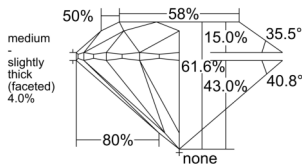

GIA®

FACSIMILE

GIA REPORT 7558447163

Verify this report at GIA.edu

GIA NATURAL DIAMOND DOSSIER®

June 08, 2026
GIA Report Number 7558447163
Shape and Cutting Style ..... Round Brilliant
Measurements ..... 4.90 - 4.92 x 3.03 mm

GRADING RESULTS

Carat Weight ..... 0.45 carat
Color Grade ..... F
Clarity Grade VVS2
Cut Grade ..... Excellent

ADDITIONAL GRADING INFORMATION

Polish ..... Excellent
Symmetry ..... Excellent
Fluorescence ..... Medium Blue
Clarity Characteristics ..... Feather, Pinpoint
Inscription(s): GIA 7558447163

PROPORTIONS

GRADING SCALES

GIA COLOR SCALE

COLORESS	D
	E
	F
	G
	H
	I
	J
NEAR COLORESS	K
	L
FAIN	M
	N
	O
	P
	Q
VERY LIGHT	R
	S
	T
	U
	V
	W
	X
	Y
LIGHT	Z

GIA CLARITY SCALE

FLAWLESS	INTERNAL FLAWLESS	
		FLAWLESS
VERY VERY SLIGHTLY INCLUDED	VVS₁	
	VVS₂	
VERY SLIGHTLY INCLUDED	VS₁	
	VS₂	
SLIGHTLY INCLUDED	SI₁	
	SI₂	
INCLUDED	I₁	
	I₂	
	I₃	

GIA CUT SCALE

EXCELLENT
VERY GOOD
GOOD
FAIR
POOR