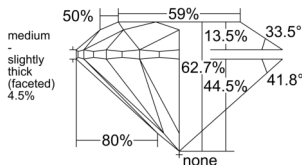

GIA®

FACSIMILE

GIA REPORT

7558454059

Verify this report at gia.edu

GIA NATURAL DIAMOND DOSSIER®

June 10, 2026
GIA Report Number 7558454059
Shape and Cutting Style ..... Round Brilliant
Measurements ..... 5.04 - 5.06 x 3.17 mm

GRADING RESULTS

Carat Weight ..... 0.50 carat
Color Grade ..... F
Clarity Grade VS1
Cut Grade ..... Excellent

ADDITIONAL GRADING INFORMATION

Polish ..... Excellent
Symmetry ..... Excellent
Fluorescence ..... None
Clarity Characteristics..... Crystal, Cloud, Pinpoint, Knot
Inscription(s): GIA 7558454059

PROPORTIONS

Profile to actual proportions