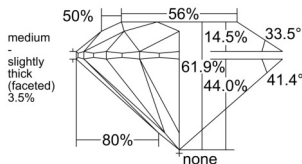

GIA®

FACSIMILE

GIA REPORT 7558454545

Verify this report at GIA.edu

GIA NATURAL DIAMOND DOSSIER®

June 10, 2026
GIA Report Number 7558454545
Shape and Cutting Style ..... Round Brilliant
Measurements ..... 3.67 - 3.70 x 2.28 mm

GRADING RESULTS

Carat Weight ..... 0.18 carat
Color Grade ..... D
Clarity Grade S11
Cut Grade ..... Excellent

ADDITIONAL GRADING INFORMATION

Polish ..... Excellent
Symmetry ..... Excellent
Fluorescence ..... None
Clarity Characteristics..... Cloud, Knot, Crystal
Inspection(s): GIA 7558454545

PROPORTIONS

GRADING SCALES

GIA COLOR SCALE

COLOREDNESS	D
	E
	F
	G
	H
	I
	J
NEAR COLORLESS	K
	L
Faint	M
	N
	O
	P
Very Light	R
	S
	T
	U
	V
Light	W
	X
	Y
	Z

GIA CLARITY SCALE

FLAWLESS	INTERNAL FLAWLESS	
		FLAWLESS
VERY VERY SLIGHTLY INCLUDED	VVS₁	
	VVS₂	
VERY SLIGHTLY INCLUDED	VS₁	
	VS₂	
SLIGHTLY INCLUDED	SI₁	
	SI₂	
INCLUDED	I₁	
	I₂	
	I₃	

GIA CUT SCALE

EXCELLENT
VERY GOOD
GOOD
FAIR
POOR