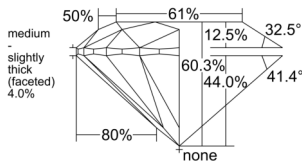

GIA®

FACSIMILE

GIA REPORT

7558455066

Verify this report at GIA.edu

GIA NATURAL DIAMOND DOSSIER®

June 11, 2026

GIA Report Number 7558455066

Shape and Cutting Style ..... Round Brilliant

Measurements ..... 4.33 - 4.35 x 2.62 mm

GRADING RESULTS

Carat Weight ..... 0.30 carat

Color Grade ..... H

Clarity Grade VVS2

Cut Grade ..... Excellent

ADDITIONAL GRADING INFORMATION

Polish ..... Excellent

Symmetry ..... Excellent

Fluorescence ..... None

Clarity Characteristics..... Indented Natural

Inscription(s): GIA 7558455066

PROPORTIONS

Profile to actual proportions

GRADING SCALES

GIA COLOR SCALE

COLORESS	D
	E
	F
	G
	H
	I
	J
NEAR COLORESS	K
	L
FANIT	M
	N
	O
	P
	R
VERY LIGHT	S
	T
	U
	V
	W
	X
	Y
LIGHT	Z

GIA CLARITY SCALE

FLAWLESS	INTERNAL FLAWLESS	
		FLAWLESS
VERY VERY SLIGHTLY INCLUDED	VVS₁	
VERY SLIGHTLY INCLUDED	VVS₂	
SLIGHTLY INCLUDED	VS₁	
	VS₂	
SLIGHTLY INCLUDED	SI₁	
	SI₂	
INCLUDED	I₁	
	I₂	
	I₃	

GIA CUT SCALE

EXCELLENT
VERY GOOD
GOOD
FAIR
POOR