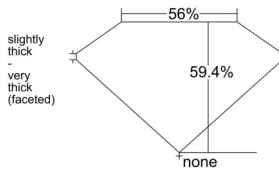

GIA®

FACSIMILE

GIA REPORT 7558467772

Verify this report at GIA.edu

GIA NATURAL DIAMOND DOSSIER®

June 11, 2026
GIA Report Number 7558467772
Shape and Cutting Style ..... Heart Brilliant
Measurements ..... 4.26 x 4.73 x 2.81 mm

GRADING RESULTS

Carat Weight ..... 0.33 carat
Color Grade ..... F
Clarity Grade VVS2

ADDITIONAL GRADING INFORMATION

Polish ..... Excellent
Symmetry ..... Very Good
Fluorescence ..... Medium Blue
Clarity Characteristics..... Pinpoint, Cloud, Surface Graining
Inscription(s): GIA 7558467772

PROPORTIONS

Profile not to actual proportions

GRADING SCALES

GIA COLOR SCALE		GIA CLARITY SCALE			
COLORLESS	D	VERY VERY SLIGHTLY INCLUDED	FLAWLESS		
	E		INTERNALLY FLAWLESS		
	F	VERY SLIGHTLY INCLUDED	VVS₁		
	G		VVS₂		
	H		VS₁		
	NEAR COLORLESS	I	SLIGHTLY INCLUDED	VS₂	
		J		SI₁	
		FAINT	K	INCLUDED	SI₂
			L		I₁
			M		I₂
VERT LIGHT			N	INCLUDED	I₃
			O		
			P		
	Q				
LIGHT	R				
	S				
	T				
	U				
	V				
	Z