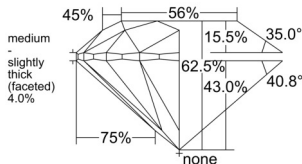

GIA®

FACSIMILE

GIA REPORT

7558473212

Verify this report at GIA.edu

GIA NATURAL DIAMOND DOSSIER®

June 11, 2026
GIA Report Number **7558473212**
Shape and Cutting Style ..... **Round Brilliant**
Measurements ..... **4.74 - 4.78 x 2.98 mm**

GRADING RESULTS

Carat Weight ..... **0.42 carat**
Color Grade ..... **F**
Clarity Grade **VVS1**
Cut Grade ..... **Excellent**

ADDITIONAL GRADING INFORMATION

Polish ..... **Excellent**
Symmetry ..... **Excellent**
Fluorescence ..... **None**
Clarity Characteristics..... **Pinpoint, Cloud, Feather**
Inscription(s): **GIA 7558473212**

PROPORTIONS

Profile to actual proportions

GRADING SCALES

GIA COLOR SCALE

COLOREDNESS	D
	E
	F
	G
	H
	I
	J
NEAR COLORLESS	K
	L
Faint	M
	N
	O
	P
Very Light	Q
	R
	S
	T
	U
	V
Light	W
	X
	Y
	Z

GIA CLARITY SCALE

FLAWLESS	VERY VERY SLIGHTLY INCLUDED	VVS₁	VERY SLIGHTLY INCLUDED	SI₁	SLIGHTLY INCLUDED	I₁	
							FLAWLESS
INTERNALLY FLAWLESS	VERY SLIGHTLY INCLUDED	VVS₂	VERY SLIGHTLY INCLUDED	SI₂	SLIGHTLY INCLUDED	I₂	
		VS₁				I₃	
		VS₂					

GIA CUT SCALE

EXCELLENT
VERY GOOD
GOOD
FAIR
POOR