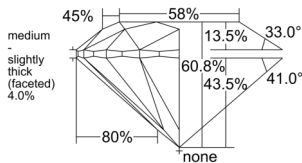

GIA®

FACSIMILE

GIA REPORT 7558473341

Verify this report at GIA.edu

GIA NATURAL DIAMOND DOSSIER®

June 12, 2026
GIA Report Number 7558473341
Shape and Cutting Style ..... Round Brilliant
Measurements ..... 4.54 - 4.56 x 2.77 mm

GRADING RESULTS

Carat Weight ..... 0.35 carat
Color Grade I
Clarity Grade VS1
Cut Grade ..... Excellent

ADDITIONAL GRADING INFORMATION

Polish ..... Excellent
Symmetry ..... Excellent
Fluorescence ..... None
Clarity Characteristics ..... Feather
Inscription(s): GIA 7558473341

PROPORTIONS

Profile to actual proportions

GRADING SCALES

GIA COLOR SCALE	GIA CLARITY SCALE	GIA CUT SCALE	
D	FLAWLESS	EXCELLENT	
E	INTERNALLY FLAWLESS		
F		VVS₁	VERY GOOD
G	VVS₂		
H	VS₁	GOOD	
I	VS₂		
J	SI₁	FAIR	
K	SI₂		
L	I₁	POOR	
M			
N			
O	I₂		
P			
Q			
R	I₃		
S			
T			
U			
V			
W			
X			
Y			
Z