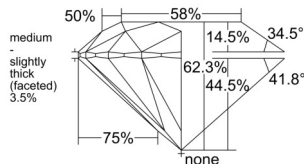

GIA®

FACSIMILE

GIA REPORT

7558473600

Verify this report at GIA.edu

GIA NATURAL DIAMOND DOSSIER®

June 11, 2026

GIA Report Number 7558473600

Shape and Cutting Style ..... Round Brilliant

Measurements ..... 6.18 - 6.20 x 3.86 mm

GRADING RESULTS

Carat Weight ..... 0.90 carat

Color Grade ..... F

Clarity Grade VVS1

Cut Grade ..... Excellent

ADDITIONAL GRADING INFORMATION

Polish ..... Excellent

Symmetry ..... Excellent

Fluorescence ..... None

Clarity Characteristics..... Needle, Pinpoint, Feather

Inscription(s): GIA 7558473600

PROPORTIONS

Profile to actual proportions

GRADING SCALES

GIA COLOR SCALE

COLORESS	D
	E
	F
	G
	H
	I
	J
NEAR COLORESS	K
	L
Faint	M
	N
	O
	P
	Q
Very Light	R
	S
	T
	U
	V
	W
	X
	Y
Light	Z

GIA CLARITY SCALE

VERY VERY SLIGHTLY INCLUDED	FLAWLESS
	INTERNALLY FLAWLESS
VERY SLIGHTLY INCLUDED	VVS₁
	VVS₂
SLIGHTLY INCLUDED	VS₁
	VS₂
INCLUDED	SI₁
	SI₂
	I₁
	I₂
	I₃

GIA CUT SCALE

EXCELLENT
VERY GOOD
GOOD
FAIR
POOR