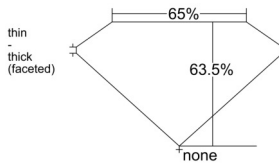

GIA®

FACSIMILE

GIA REPORT

7558474048

Verify this report at GIA.edu

GIA NATURAL DIAMOND DOSSIER®

June 15, 2026
GIA Report Number 7558474048
Shape and Cutting Style ..... Heart Brilliant
Measurements ..... 4.27 x 5.03 x 3.19 mm

GRADING RESULTS

Carat Weight ..... 0.40 carat
Color Grade ..... H
Clarity Grade VS2

ADDITIONAL GRADING INFORMATION

Polish ..... Very Good
Symmetry ..... Excellent
Fluorescence ..... None
Clarity Characteristics ..... Feather
Inscription(s): GIA 7558474048

PROPORTIONS

Profile not to actual proportions

GRADING SCALES

GIA COLOR SCALE		GIA CLARITY SCALE			
COLORLESS	D	VERY VERY SLIGHTLY INCLUDED	FLAWLESS		
	E		INTERNALLY FLAWLESS		
	F		VVS₁		
	NEAR COLORLESS	G	VERY SLIGHTLY INCLUDED	VVS₂	
		H		VS₁	
		FAINT	I	SLIGHTLY INCLUDED	VS₂
			J		SI₁
	K		SI₂		
	VERT LIGHT		L	INCLUDED	I₁
			M		I₂
N			I₃		
O					
P					
Q					
R					
LIGHT	S				
	T				
	U				
	V				
	W				
	X				
Y					
Z