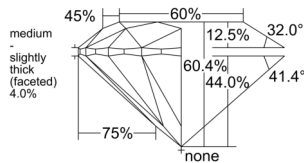

GIA®

FACSIMILE

GIA REPORT

7558475043

Verify this report at GIA.edu

GIA NATURAL DIAMOND DOSSIER®

June 15, 2026

GIA Report Number 7558475043

Shape and Cutting Style ..... Round Brilliant

Measurements ..... 4.48 - 4.50 x 2.71 mm

GRADING RESULTS

Carat Weight ..... 0.33 carat

Color Grade ..... H

Clarity Grade VS1

Cut Grade ..... Excellent

ADDITIONAL GRADING INFORMATION

Polish ..... Excellent

Symmetry ..... Excellent

Fluorescence ..... None

Clarity Characteristics ..... Feather, Cloud

Inscription(s): GIA 7558475043

PROPORTIONS

Profile to actual proportions

GRADING SCALES

GIA
COLOR
SCALE

COLORLESS	D
	E
	F
	G
	H
	I
	J
NEAR COLORLESS	K
	L
FANT	M
	N
	O
	P
	Q
VERY LIGHT	R
	S
	T
	U
	V
	W
	X
	Y
LIGHT	Z

GIA
CLARITY
SCALE

	FLAWLESS
	INTERNALLY FLAWLESS
VERY VERY SLIGHTLY INCLUDED	VVS₁
	VVS₂
VERY SLIGHTLY INCLUDED	VS₁
	VS₂
SLIGHTLY INCLUDED	SI₁
	SI₂
	I₁
	I₂
INCLUDED	I₃

GIA
CUT
SCALE

	EXCELLENT
	VERY GOOD
	GOOD
	FAIR
	POOR