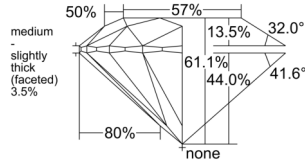

GIA®

FACSIMILE

GIA REPORT

7558479942

Verify this report at GIA.edu

GIA NATURAL DIAMOND DOSSIER®

June 15, 2026
GIA Report Number 7558479942
Shape and Cutting Style ..... Round Brilliant
Measurements ..... 5.17 - 5.20 x 3.16 mm

GRADING RESULTS

Carat Weight ..... 0.51 carat
Color Grade ..... G
Clarity Grade VS1
Cut Grade ..... Excellent

ADDITIONAL GRADING INFORMATION

Polish ..... Excellent
Symmetry ..... Excellent
Fluorescence ..... None
Clarity Characteristics ..... Crystal, Pinpoint
Inscription(s): GIA 7558479942

PROPORTIONS

Profile to actual proportions