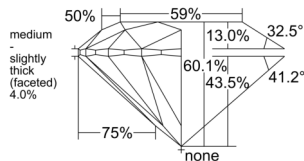

GIA®

FACSIMILE

GIA REPORT

7558484431

Verify this report at GIA.edu

GIA NATURAL DIAMOND DOSSIER®

June 15, 2026
GIA Report Number 7558484431
Shape and Cutting Style ..... Round Brilliant
Measurements ..... 5.78 - 5.80 x 3.48 mm

GRADING RESULTS

Carat Weight ..... 0.72 carat
Color Grade ..... G
Clarity Grade S11
Cut Grade ..... Excellent

ADDITIONAL GRADING INFORMATION

Polish ..... Excellent
Symmetry ..... Excellent
Fluorescence ..... None
Clarity Characteristics ..... Cloud, Feather
Inscription(s): GIA 7558484431

PROPORTIONS

Profile to actual proportions

GRADING SCALES

GIA COLOR SCALE

COLOREST	D
	E
	F
	G
	H
	I
	J
NEAR COLOREST	K
	L
	M
	N
	O
	P
	Q
	R
	S
	T
	U
	V
	W
	X
	Y
	Z

GIA CLARITY SCALE

VERY VERY SLIGHTLY INCLUDED	FLAWLESS
	INTERNALLY FLAWLESS
VERY SLIGHTLY INCLUDED	VVS₁
	VVS₂
SLIGHTLY INCLUDED	VS₁
	VS₂
INCLUDED	SI₁
	SI₂
	I₁
	I₂
	I₃

GIA CUT SCALE

EXCELLENT
VERY GOOD
GOOD
FAIR
POOR