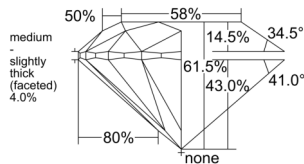

GIA®

FACSIMILE

GIA REPORT 7558485233

Verify this report at GIA.edu

GIA NATURAL DIAMOND DOSSIER®

June 15, 2026
GIA Report Number 7558485233
Shape and Cutting Style ..... Round Brilliant
Measurements ..... 4.74 - 4.77 x 2.92 mm

GRADING RESULTS

Carat Weight ..... 0.40 carat
Color Grade L
Clarity Grade VS1
Cut Grade ..... Excellent

ADDITIONAL GRADING INFORMATION

Polish ..... Excellent
Symmetry ..... Excellent
Fluorescence ..... None
Clarity Characteristics..... Crystal, Needle
Inscription(s): GIA 7558485233

PROPORTIONS

Profile to actual proportions

GRADING SCALES

GIA COLOR SCALE

COLOURESS	D
	E
	F
	G
	H
	I
	J
NEAR COLOURESS	K
	L
FAIN	M
	N
	O
	P
	Q
VERY LIGHT	R
	S
	T
	U
	V
	W
	X
	Y
LIGHT	Z

GIA CLARITY SCALE

FLAWLESS	VERY VERY SLIGHTLY INCLUDED	VS₁	VS₂	SL₁	SL₂	I₁	I₂	I₃			
									VERY SLIGHTLY INCLUDED	SLIGHTLY INCLUDED	INCLUDED

GIA CUT SCALE

EXCELLENT
VERY GOOD
GOOD
FAIR
POOR