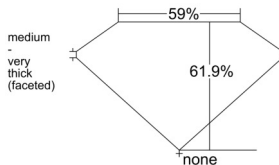

GIA®

FACSIMILE

GIA REPORT 7558486720

Verify this report at GIA.edu

GIA NATURAL DIAMOND DOSSIER®

June 15, 2026
GIA Report Number 7558486720
Shape and Cutting Style ..... Heart Brilliant
Measurements ..... 4.01 x 4.61 x 2.85 mm

GRADING RESULTS

Carat Weight ..... 0.30 carat
Color Grade ..... E
Clarity Grade VS2

ADDITIONAL GRADING INFORMATION

Polish ..... Excellent
Symmetry ..... Very Good
Fluorescence ..... None
Clarity Characteristics..... Crystal, Feather
Inscription(s): GIA 7558486720

PROPORTIONS

Profile not to actual proportions

GRADING SCALES

GIA COLOR SCALE		GIA CLARITY SCALE			
COLORLESS	D	VERY VERY SLIGHTLY INCLUDED	FLAWLESS		
	E		INTERNALLY FLAWLESS		
	F		VVS₁		
	NEAR COLORLESS	G	VERY SLIGHTLY INCLUDED	VVS₂	
		H		VS₁	
		FANT	I	SLIGHTLY INCLUDED	VS₂
			J		SI₁
	LIGHT	K	INCLUDED	SI₂	
		L		I₁	
		M	NOT GRADED	I₂	
N		I₃			
O					
P					
Q					
R					
S					
T					
U					
V					
W					
X					
Y					
Z