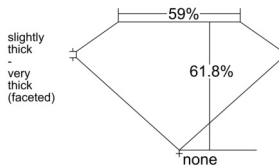

GIA®

FACSIMILE

GIA REPORT 7558498272

Verify this report at GIA.edu

GIA NATURAL DIAMOND DOSSIER®

June 17, 2026
GIA Report Number 7558498272
Shape and Cutting Style ..... Pear Brilliant
Measurements ..... 5.73 x 3.82 x 2.36 mm

GRADING RESULTS

Carat Weight ..... 0.31 carat
Color Grade ..... F
Clarity Grade SI1

ADDITIONAL GRADING INFORMATION

Polish ..... Very Good
Symmetry ..... Very Good
Fluorescence ..... None
Clarity Characteristics ..... Cloud, Crystal
Inscription(s): GIA 7558498272

PROPORTIONS

Profile not to actual proportions

GRADING SCALES

GIA COLOR SCALE		GIA CLARITY SCALE	
COLORLESS	D	VERY VERY SLIGHTLY INCLUDED	FLAWLESS
	E		INTERNALLY FLAWLESS
	F		VVS₁
	G		VVS₂
	H		VS₁
	I		VS₂
	J		SI₁
	K		SI₂
	L		I₁
	M		I₂
NEAR COLORLESS	N	SLIGHTLY INCLUDED	I₃
	O		
	P		
	Q		
FAINT	R		
	S		
	T		
	U		
VERT LIGHT	V		
	W		
	X		
	Y		
LIGHT	Z