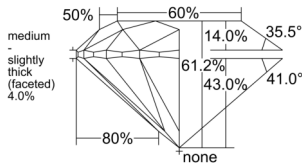

GIA®

FACSIMILE

GIA REPORT 7558501334

Verify this report at GIA.edu

GIA NATURAL DIAMOND DOSSIER®

June 17, 2026
GIA Report Number 7558501334
Shape and Cutting Style ..... Round Brilliant
Measurements ..... 4.36 - 4.39 x 2.68 mm

GRADING RESULTS

Carat Weight ..... 0.32 carat
Color Grade ..... H
Clarity Grade VS1
Cut Grade ..... Excellent

ADDITIONAL GRADING INFORMATION

Polish ..... Excellent
Symmetry ..... Excellent
Fluorescence ..... Medium Blue
Clarity Characteristics ..... Crystal
Inscription(s): GIA 7558501334

PROPORTIONS

Profile to actual proportions

GRADING SCALES

GIA COLOR SCALE

COLOURESS	D
	E
	F
	G
	H
	I
	J
NEAR COLOURESS	K
	L
FAIN	M
	N
	O
	P
	Q
	R
	S
	T
	U
	V
	W
	X
	Y
LIGHT	Z

GIA CLARITY SCALE

VERY VERY SLIGHTLY INCLUDED	FLAWLESS
	INTERNALLY FLAWLESS
VERY SLIGHTLY INCLUDED	VVS₁
	VVS₂
SLIGHTLY INCLUDED	VS₁
	VS₂
INCLUDED	SI₁
	SI₂
	I₁
	I₂
	I₃

GIA CUT SCALE

EXCELLENT
VERY GOOD
GOOD
FAIR
POOR