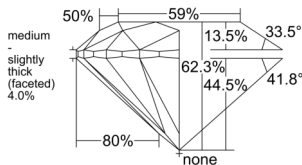

GIA®

FACSIMILE

GIA REPORT

7558502688

Verify this report at GIA.edu

GIA NATURAL DIAMOND DOSSIER®

June 16, 2026
GIA Report Number 7558502688
Shape and Cutting Style ..... Round Brilliant
Measurements ..... 4.10 - 4.13 x 2.56 mm

GRADING RESULTS

Carat Weight ..... 0.26 carat
Color Grade ..... F
Clarity Grade VS1
Cut Grade ..... Excellent

ADDITIONAL GRADING INFORMATION

Polish ..... Excellent
Symmetry ..... Excellent
Fluorescence ..... Medium Blue
Clarity Characteristics ..... Crystal
Inscription(s): GIA 7558502688

PROPORTIONS

Profile to actual proportions