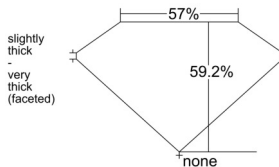

GIA®

FACSIMILE

GIA REPORT 7558503115

Verify this report at GIA.edu

GIA NATURAL DIAMOND DOSSIER®

June 17, 2026
GIA Report Number 7558503115
Shape and Cutting Style ..... Heart Brilliant
Measurements ..... 4.87 x 5.36 x 3.17 mm

GRADING RESULTS

Carat Weight ..... 0.50 carat
Color Grade ..... F
Clarity Grade VS1

ADDITIONAL GRADING INFORMATION

Polish ..... Excellent
Symmetry ..... Very Good
Fluorescence ..... None
Clarity Characteristics..... Crystal, Cloud, Needle, Pinpoint
Inscription(s): GIA 7558503115

PROPORTIONS

Profile not to actual proportions

GRADING SCALES

GIA COLOR SCALE		GIA CLARITY SCALE			
COLORLESS	D	VERY VERY SLIGHTLY INCLUDED	FLAWLESS		
	E		INTERNALLY FLAWLESS		
	F	VERY SLIGHTLY INCLUDED	VS₁		
	G		VS₂		
	H		VS₁		
	NEAR COLORLESS	I	SLIGHTLY INCLUDED	SI₁	
		J		SI₂	
		FAINT	K	INCLUDED	I₁
			L		I₂
			M		I₃
VERT LIGHT	N				
	O				
	P				
	Q				
	R				
LIGHT	S				
	T				
	U				
	V				
	W				
X					
Y					
Z