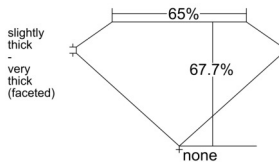

GIA®

FACSIMILE

GIA REPORT

7558504536

Verify this report at GIA.edu

GIA NATURAL DIAMOND DOSSIER®

June 17, 2026

GIA Report Number 7558504536

Shape and Cutting Style ..... Cushion Modified Brilliant

Measurements ..... 6.34 x 5.20 x 3.52 mm

GRADING RESULTS

Carat Weight ..... 0.92 carat

Color Grade ..... G

Clarity Grade VS1

ADDITIONAL GRADING INFORMATION

Polish ..... Excellent

Symmetry ..... Excellent

Fluorescence ..... Medium Blue

Clarity Characteristics ..... Crystal

Inscription(s): GIA 7558504536

PROPORTIONS

Profile not to actual proportions

GRADING SCALES

GIA COLOR SCALE		GIA CLARITY SCALE			
COLORLESS	D	VERY VERY SLIGHTLY INCLUDED	FLAWLESS		
	E		INTERNALLY FLAWLESS		
	F	VERY SLIGHTLY INCLUDED	VVS₁		
	G		VVS₂		
	H		VS₁		
	NEAR COLORLESS	I	SLIGHTLY INCLUDED	VS₂	
		J		SI₁	
		FAINT	K	INCLUDED	SI₂
			L		I₁
			M		I₂
VERT LIGHT	N	LIGHT	I₃		
	O				
	P				
	Q				
	R