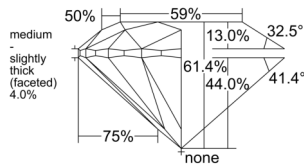

GIA®

FACSIMILE

GIA REPORT

7558515621

Verify this report at GIA.edu

GIA NATURAL DIAMOND DOSSIER®

June 18, 2026
GIA Report Number 7558515621
Shape and Cutting Style ..... Round Brilliant
Measurements ..... 4.30 - 4.33 x 2.65 mm

GRADING RESULTS

Carat Weight ..... 0.30 carat
Color Grade ..... H
Clarity Grade VS1
Cut Grade ..... Excellent

ADDITIONAL GRADING INFORMATION

Polish ..... Excellent
Symmetry ..... Excellent
Fluorescence ..... None
Clarity Characteristics..... Crystal, Needle
Inscription(s): GIA 7558515621

PROPORTIONS

Profile to actual proportions