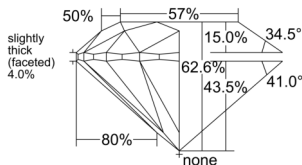

GIA®

FACSIMILE

GIA REPORT 7558519747

Verify this report at GIA.edu

GIA NATURAL DIAMOND DOSSIER®

June 18, 2026
GIA Report Number 7558519747
Shape and Cutting Style ..... Round Brilliant
Measurements ..... 5.82 - 5.84 x 3.65 mm

GRADING RESULTS

Carat Weight ..... 0.77 carat
Color Grade I
Clarity Grade VS1
Cut Grade ..... Excellent

ADDITIONAL GRADING INFORMATION

Polish ..... Excellent
Symmetry ..... Excellent
Fluorescence ..... None
Clarity Characteristics..... Crystal, Cloud, Pinpoint
Inspection(s): GIA 7558519747

PROPORTIONS

Profile to actual proportions