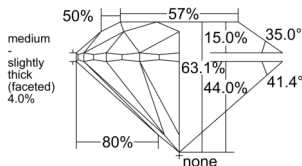

GIA®

FACSIMILE

GIA REPORT 7558520575

Verify this report at gia.edu

GIA NATURAL DIAMOND DOSSIER®

June 18, 2026
GIA Report Number 7558520575
Shape and Cutting Style ..... Round Brilliant
Measurements ..... 5.04 - 5.07 x 3.19 mm

GRADING RESULTS

Carat Weight ..... 0.50 carat
Color Grade ..... H
Clarity Grade VS1
Cut Grade ..... Excellent

ADDITIONAL GRADING INFORMATION

Polish ..... Excellent
Symmetry ..... Excellent
Fluorescence ..... None
Clarity Characteristics..... Cloud, Feather, Needle, Pinpoint
Inscription(s): GIA 7558520575

PROPORTIONS

GRADING SCALES

GIA COLOR SCALE

COLORLESS	D
	E
	F
	G
	H
	I
	J
NEAR COLORLESS	K
	L
FAIN	M
	N
	O
	P
	Q
VERY LIGHT	R
	S
	T
	U
	V
	W
	X
	Y
LIGHT	Z

GIA CLARITY SCALE

FLAWLESS	INTERNAL FLAWLESS	
		FLAWLESS
VERY VERY SLIGHTLY INCLUDED	VVS₁	
	VVS₂	
VERY SLIGHTLY INCLUDED	VS₁	
	VS₂	
SLIGHTLY INCLUDED	SI₁	
	SI₂	
INCLUDED	I₁	
	I₂	
	I₃	

GIA CUT SCALE

EXCELLENT
VERY GOOD
GOOD
FAIR
POOR