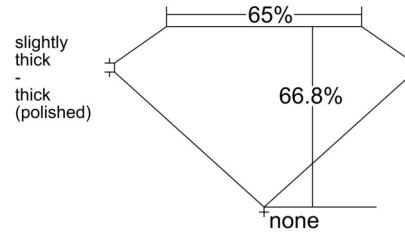

PROPORTIONS

Profile not to actual proportions