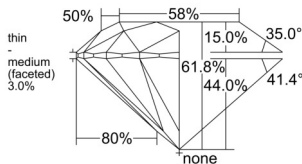

GIA®

FACSIMILE

GIA REPORT 7558524919

Verify this report at GIA.edu

GIA NATURAL DIAMOND DOSSIER®

June 18, 2026
GIA Report Number 7558524919
Shape and Cutting Style ..... Round Brilliant
Measurements ..... 4.41 - 4.43 x 2.73 mm

GRADING RESULTS

Carat Weight ..... 0.32 carat
Color Grade ..... E
Clarity Grade VS1
Cut Grade ..... Excellent

ADDITIONAL GRADING INFORMATION

Polish ..... Excellent
Symmetry ..... Excellent
Fluorescence ..... None
Clarity Characteristics ..... Cloud, Pinpoint
Inscription(s): GIA 7558524919

PROPORTIONS

GRADING SCALES

GIA COLOR SCALE

COLORLESS	D
	E
	F
	G
	H
	I
	J
NEAR COLORLESS	K
	L
Faint	M
	N
	O
	P
	Q
	R
	S
	T
	U
	V
	W
	X
	Y
LIGHT	Z

GIA CLARITY SCALE

FLAWLESS	VERY VERY SLIGHTLY INCLUDED	VS₁	VS₂	VS₁	VS₂	SL₁	SL₂	I₁	I₂	I₃		
											FLAWLESS	INTERNALLY FLAWLESS

GIA CUT SCALE

EXCELLENT
VERY GOOD
GOOD
FAIR
POOR