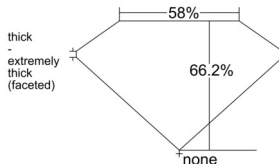

GIA®

FACSIMILE

GIA REPORT

7558526781

Verify this report at GIA.edu

GIA NATURAL DIAMOND DOSSIER®

June 19, 2026

GIA Report Number 7558526781

Shape and Cutting Style ..... Marquise Brilliant

Measurements ..... 8.96 x 3.77 x 2.50 mm

GRADING RESULTS

Carat Weight ..... 0.50 carat

Color Grade I

Clarity Grade VS2

ADDITIONAL GRADING INFORMATION

Polish ..... Very Good

Symmetry ..... Good

Fluorescence ..... None

Clarity Characteristics..... Crystal

Inscription(s): GIA 7558526781

PROPORTIONS

Profile not to actual proportions

GRADING SCALES

GIA COLOR SCALE		GIA CLARITY SCALE			
COLORLESS	D	VERY VERY SLIGHTLY INCLUDED	FLAWLESS		
	E		INTERNALLY FLAWLESS		
	F	VERY SLIGHTLY INCLUDED	VS₁		
	G		VS₂		
	H		VS₁		
	NEAR COLORLESS	I	SLIGHTLY INCLUDED	SI₁	
		J		SI₂	
		FAINT	K	INCLUDED	I₁
			L		I₂
			M		I₃
VERT LIGHT	N				
	O				
	P				
	Q				
	R				
LIGHT	S				
	T				
	U				
	V				
	W				
	X				
	Y				
	Z