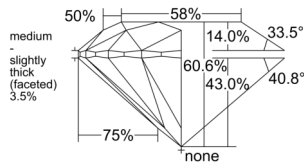

GIA®

FACSIMILE

GIA REPORT 7558527442

Verify this report at GIA.edu

GIA NATURAL DIAMOND DOSSIER®

June 19, 2026
GIA Report Number 7558527442
Shape and Cutting Style ..... Round Brilliant
Measurements ..... 4.43 - 4.46 x 2.69 mm

GRADING RESULTS

Carat Weight ..... 0.32 carat
Color Grade ..... G
Clarity Grade VS1
Cut Grade ..... Excellent

ADDITIONAL GRADING INFORMATION

Polish ..... Excellent
Symmetry ..... Excellent
Fluorescence ..... None
Clarity Characteristics..... Crystal, Feather, Pinpoint
Inspection(s): GIA 7558527442

PROPORTIONS

Profile to actual proportions

GRADING SCALES

GIA COLOR SCALE

COLORESS	D
	E
	F
	G
	H
	I
	J
NEAR COLORESS	K
	L
Faint	M
	N
	O
	P
	Q
	R
	S
	T
	U
	V
	W
	X
	Y
Light	Z

GIA CLARITY SCALE

VERY VERY SLIGHTLY INCLUDED	FLAWLESS
	INTERNALLY FLAWLESS
VERY SLIGHTLY INCLUDED	VVS₁
	VVS₂
SLIGHTLY INCLUDED	VS₁
	VS₂
INCLUDED	SI₁
	SI₂
INCLUDED	I₁
	I₂
	I₃

GIA CUT SCALE

EXCELLENT
VERY GOOD
GOOD
FAIR
POOR