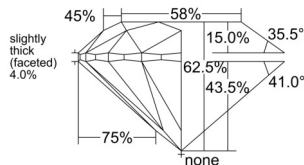

GIA®

FACSIMILE

GIA REPORT

7558531868

Verify this report at GIA.edu

GIA NATURAL DIAMOND DOSSIER®

June 22, 2026
GIA Report Number 7558531868
Shape and Cutting Style ..... Round Brilliant
Measurements ..... 5.11 - 5.15 x 3.21 mm

GRADING RESULTS

Carat Weight ..... 0.53 carat
Color Grade ..... E
Clarity Grade VS1
Cut Grade ..... Excellent

ADDITIONAL GRADING INFORMATION

Polish ..... Excellent
Symmetry ..... Excellent
Fluorescence ..... Faint
Clarity Characteristics..... Cloud, Pinpoint, Needle
Inscription(s): GIA 7558531868

PROPORTIONS

GRADING SCALES

GIA COLOR SCALE	GIA CLARITY SCALE	GIA CUT SCALE	
D	FLAWLESS	EXCELLENT	
E	INTERNALLY FLAWLESS		
F		VVS₁	VERY GOOD
G	VVS₂		
H	VS₁	GOOD	
I	VS₂		
J	SI₁	FAIR	
K	SI₂		
L	I₁	POOR	
M	I₂		
N	I₃		
O			
P			
Q			
R			
S			
T			
U			
V			
W			
X			
Y			
Z			

reportcheck.gia.edu