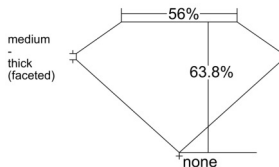

GIA®

FACSIMILE

GIA REPORT

7558536369

Verify this report at GIA.edu

GIA NATURAL DIAMOND DOSSIER®

June 19, 2026

GIA Report Number 7558536369

Shape and Cutting Style ..... Oval Brilliant

Measurements ..... 7.45 x 5.34 x 3.41 mm

GRADING RESULTS

Carat Weight ..... 0.90 carat

Color Grade ..... G

Clarity Grade SI1

ADDITIONAL GRADING INFORMATION

Polish ..... Excellent

Symmetry ..... Excellent

Fluorescence ..... Faint

Clarity Characteristics..... Feather, Crystal, Cavity

Inscription(s): GIA 7558536369

PROPORTIONS

Profile not to actual proportions

GRADING SCALES

GIA COLOR SCALE		GIA CLARITY SCALE			
COLORLESS	D	VERY VERY SLIGHTLY INCLUDED	FLAWLESS		
	E		INTERNALLY FLAWLESS		
	F		VVS₁		
	G		VVS₂		
	NEAR COLORLESS	H	VERY SLIGHTLY INCLUDED	VS₁	
		I		VS₂	
		FAINT	J	SLIGHTLY INCLUDED	SI₁
			K		SI₂
	L		I₁		
	VERY LIGHT		M	INCLUDED	I₂
N			I₃		
O					
P					
LIGHT	Q				
	R				
	S				
	T				
	U				
	V				
W					
X					
Y					
Z