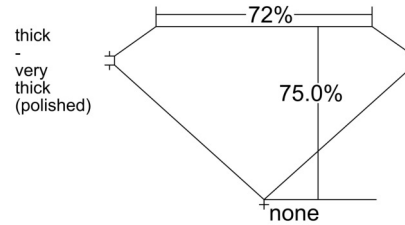

GIA NATURAL DIAMOND GRADING REPORT

June 22, 2026  
 GIA Report Number ..... 7558540627  
 Shape and Cutting Style ..... Square Modified Brilliant  
 Measurements ..... 6.58 x 6.58 x 4.93 mm

GRADING RESULTS

Carat Weight ..... 1.90 carat  
 Color Grade ..... H  
 Clarity Grade ..... VS2

ADDITIONAL GRADING INFORMATION

Polish ..... Very Good  
 Symmetry ..... Very Good  
 Fluorescence ..... Faint  
 Inscription(s): GIA 7558540627  
 Comments: Pinpoints are not shown.

PROPORTIONS

Profile not to actual proportions

CLARITY CHARACTERISTICS

KEY TO SYMBOLS\*

- Crystal
- ⊗ Cloud
- ~ Feather

\* Red symbols denote internal characteristics (inclusions). Green or black symbols denote external characteristics (blemishes). Diagram is an approximate representation of the diamond, and symbols shown indicate type, position, and approximate size of clarity characteristics. All clarity characteristics may not be shown. Details of finish are not shown.