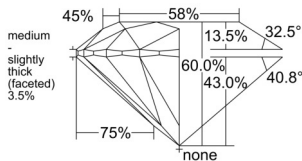

GIA®

FACSIMILE

GIA REPORT

7558542742

Verify this report at GIA.edu

GIA NATURAL DIAMOND DOSSIER®

June 20, 2026
GIA Report Number 7558542742
Shape and Cutting Style ..... Round Brilliant
Measurements ..... 3.86 - 3.88 x 2.32 mm

GRADING RESULTS

Carat Weight ..... 0.21 carat
Color Grade ..... D
Clarity Grade VVS1
Cut Grade ..... Excellent

ADDITIONAL GRADING INFORMATION

Polish ..... Excellent
Symmetry ..... Excellent
Fluorescence ..... None
Clarity Characteristics ..... Pinpoint, Feather
Inscription(s): GIA 7558542742

PROPORTIONS

Profile to actual proportions

GRADING SCALES

GIA COLOR SCALE

COLORESS	D
	E
	F
	G
	H
	I
	J
NEAR COLORESS	K
	L
Faint	M
	N
	O
	P
	Q
	R
	S
	T
	U
	V
	W
	X
	Y
Light	Z

GIA CLARITY SCALE

VERY VERY SLIGHTLY INCLUDED	FLAWLESS
	INTERNALLY FLAWLESS
VERY SLIGHTLY INCLUDED	VVS₁
	VVS₂
SLIGHTLY INCLUDED	VS₁
	VS₂
INCLUDED	SI₁
	SI₂
	I₁
	I₂
	I₃

GIA CUT SCALE

EXCELLENT
VERY GOOD
GOOD
FAIR
POOR