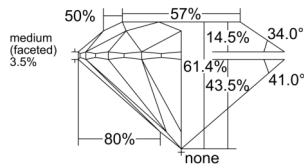

GIA®

FACSIMILE

GIA REPORT

7558543515

Verify this report at GIA.edu

GIA NATURAL DIAMOND DOSSIER®

June 22, 2026
GIA Report Number 7558543515
Shape and Cutting Style ..... Round Brilliant
Measurements ..... 4.80 - 4.81 x 2.95 mm

GRADING RESULTS

Carat Weight ..... 0.41 carat
Color Grade ..... E
Clarity Grade VS1
Cut Grade ..... Excellent

ADDITIONAL GRADING INFORMATION

Polish ..... Excellent
Symmetry ..... Excellent
Fluorescence ..... Faint
Clarity Characteristics ..... Cloud, Feather, Pinpoint
Inscription(s): GIA 7558543515

PROPORTIONS

Profile to actual proportions

GRADING SCALES

GIA COLOR SCALE

COLORLESS	D
	E
	F
	G
	H
	I
	J
NEAR COLORLESS	K
	L
FAIN	M
	N
	O
	P
VERY LIGHT	Q
	R
	S
	T
	U
	V
	W
	X
	Y
LIGHT	Z

GIA CLARITY SCALE

VERY VERY SLIGHTLY INCLUDED	FLAWLESS
	INTERNALLY FLAWLESS
VERY SLIGHTLY INCLUDED	VVS₁
	VVS₂
SLIGHTLY INCLUDED	VS₁
	VS₂
INCLUDED	SI₁
	SI₂
	I₁
	I₂
	I₃

GIA CUT SCALE

EXCELLENT
VERY GOOD
GOOD
FAIR
POOR