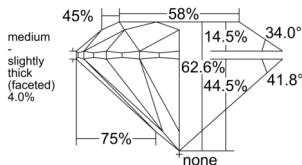

GIA®

FACSIMILE

GIA REPORT 755855475

Verify this report at GIA.edu

GIA NATURAL DIAMOND DOSSIER®

June 23, 2026
GIA Report Number 755855475
Shape and Cutting Style ..... Round Brilliant
Measurements ..... 4.37 - 4.40 x 2.74 mm

GRADING RESULTS

Carat Weight ..... 0.32 carat
Color Grade ..... H
Clarity Grade VS1
Cut Grade ..... Excellent

ADDITIONAL GRADING INFORMATION

Polish ..... Excellent
Symmetry ..... Excellent
Fluorescence ..... None
Clarity Characteristics..... Cloud, Needle, Pinpoint
Inscription(s): GIA 755855475

PROPORTIONS

Profile to actual proportions