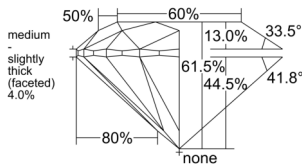

GIA®

FACSIMILE

GIA REPORT 7558559789

Verify this report at GIA.edu

GIA NATURAL DIAMOND DOSSIER®

June 24, 2026
GIA Report Number 7558559789
Shape and Cutting Style ..... Round Brilliant
Measurements ..... 4.37 - 4.40 x 2.70 mm

GRADING RESULTS

Carat Weight ..... 0.31 carat
Color Grade ..... D
Clarity Grade VVS2
Cut Grade ..... Excellent

ADDITIONAL GRADING INFORMATION

Polish ..... Excellent
Symmetry ..... Excellent
Fluorescence ..... Strong Blue
Clarity Characteristics ..... Pinpoint
Inscription(s): GIA 7558559789

PROPORTIONS

Profile to actual proportions