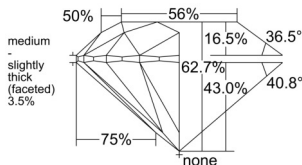

GIA®

FACSIMILE

GIA REPORT 7558572415

Verify this report at GIA.edu

GIA NATURAL DIAMOND DOSSIER®

June 27, 2026
GIA Report Number 7558572415
Shape and Cutting Style ..... Round Brilliant
Measurements ..... 4.71 - 4.72 x 2.96 mm

GRADING RESULTS

Carat Weight ..... 0.40 carat
Color Grade ..... F
Clarity Grade VVS2
Cut Grade ..... Excellent

ADDITIONAL GRADING INFORMATION

Polish ..... Excellent
Symmetry ..... Excellent
Fluorescence ..... Faint
Clarity Characteristics ..... Pinpoint
Inscription(s): GIA 7558572415

PROPORTIONS

GRADING SCALES

GIA COLOR SCALE	GIA CLARITY SCALE	GIA CUT SCALE
COLOURLESS D	FLAWLESS	EXCELLENT
E	INTERNALLY FLAWLESS	
F	VVS₁	VERY GOOD
G		
H	VVS₂	GOOD
I	VS₁	
J	VS₂	FAIR
K	SI₁	
L	SI₂	POOR
M	I₁	
N	I₂	
O	I₃	
P		
Q		
R		
S		
T		
U		
V		
W		
X		
Y		
Z