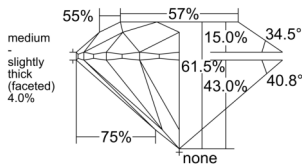

GIA®

FACSIMILE

GIA REPORT 7558572469

Verify this report at GIA.edu

GIA NATURAL DIAMOND DOSSIER®

June 25, 2026
GIA Report Number 7558572469
Shape and Cutting Style ..... Round Brilliant
Measurements ..... 3.80 - 3.82 x 2.34 mm

GRADING RESULTS

Carat Weight ..... 0.21 carat
Color Grade L
Clarity Grade VS1
Cut Grade ..... Excellent

ADDITIONAL GRADING INFORMATION

Polish ..... Excellent
Symmetry ..... Excellent
Fluorescence ..... Faint
Clarity Characteristics..... Crystal, Cloud, Pinpoint
Inspection(s): GIA 7558572469

PROPORTIONS

GRADING SCALES

GIA COLOR SCALE

COLOURLESS	D
	E
	F
	G
	H
	I
	J
NEAR COLOURLESS	K
	L
FAIN	M
	N
	O
	P
	Q
VERY LIGHT	R
	S
	T
	U
	V
	W
	X
	Y
LIGHT	Z

GIA CLARITY SCALE

FLAWLESS	INTERNAL FLAWLESS		
		EXCELLENT	
VERY VERY SLIGHTLY INCLUDED	VVS₁	VERY GOOD	
VERY SLIGHTLY INCLUDED	VVS₂		
SLIGHTLY INCLUDED	VS₁	GOOD	
	VS₂		
INCLUDED	SI₁	FAIR	
	SI₂		
	I₁		
I₂	I₃	POOR