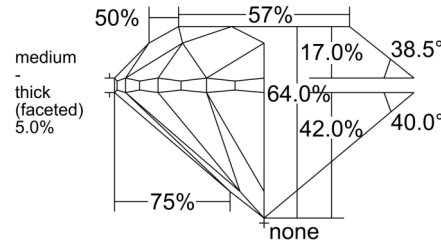

GIA NATURAL DIAMOND GRADING REPORT

June 25, 2026
 GIA Report Number 7558574635
 Shape and Cutting Style Round Brilliant
 Measurements 6.20 - 6.26 x 3.99 mm

GRADING RESULTS

Carat Weight 1.00 carat
 Color Grade I
 Clarity Grade VS1
 Cut Grade Very Good

ADDITIONAL GRADING INFORMATION

Polish Excellent
 Symmetry Very Good
 Fluorescence None
 Inscription(s): GIA 7558574635

PROPORTIONS

Profile to actual proportions

CLARITY CHARACTERISTICS

KEY TO SYMBOLS*

- Feather
- Extra Facet

* Red symbols denote internal characteristics (inclusions). Green or black symbols denote external characteristics (blemishes). Diagram is an approximate representation of the diamond, and symbols shown indicate type, position, and approximate size of clarity characteristics. All clarity characteristics may not be shown. Details of finish are not shown.