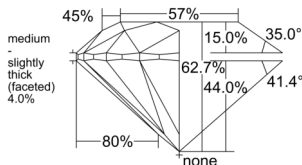

GIA®

FACSIMILE

GIA REPORT

7558576651

Verify this report at GIA.edu

GIA NATURAL DIAMOND DOSSIER®

June 25, 2026
GIA Report Number 7558576651
Shape and Cutting Style ..... Round Brilliant
Measurements ..... 5.08 - 5.10 x 3.19 mm

GRADING RESULTS

Carat Weight ..... 0.51 carat
Color Grade ..... F
Clarity Grade VVS1
Cut Grade ..... Excellent

ADDITIONAL GRADING INFORMATION

Polish ..... Excellent
Symmetry ..... Excellent
Fluorescence ..... Medium Blue
Clarity Characteristics ..... Pinpoint, Feather
Inscription(s): GIA 7558576651

PROPORTIONS

Profile to actual proportions