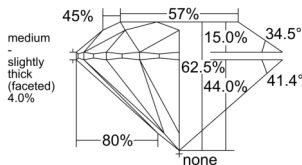

GIA®

FACSIMILE

GIA REPORT 7558578267

Verify this report at GIA.edu

GIA NATURAL DIAMOND DOSSIER®

June 27, 2026
GIA Report Number 7558578267
Shape and Cutting Style ..... Round Brilliant
Measurements ..... 5.95 - 6.00 x 3.74 mm

GRADING RESULTS

Carat Weight ..... 0.82 carat
Color Grade ..... D
Clarity Grade VS1
Cut Grade ..... Excellent

ADDITIONAL GRADING INFORMATION

Polish ..... Excellent
Symmetry ..... Excellent
Fluorescence ..... None
Clarity Characteristics..... Crystal, Cloud, Needle, Pinpoint
Inspection(s): GIA 7558578267

PROPORTIONS

Profile to actual proportions