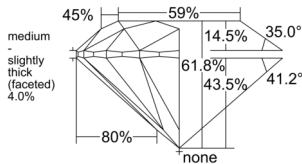

GIA®

FACSIMILE

GIA REPORT 7558578499

Verify this report at GIA.edu

GIA NATURAL DIAMOND DOSSIER®

June 25, 2026
GIA Report Number 7558578499
Shape and Cutting Style ..... Round Brilliant
Measurements ..... 3.69 - 3.71 x 2.29 mm

GRADING RESULTS

Carat Weight ..... 0.19 carat
Color Grade ..... D
Clarity Grade VS1
Cut Grade ..... Excellent

ADDITIONAL GRADING INFORMATION

Polish ..... Excellent
Symmetry ..... Excellent
Fluorescence ..... Faint
Clarity Characteristics ..... Crystal, Pinpoint
Inscription(s): GIA 7558578499

PROPORTIONS

Profile to actual proportions

GRADING SCALES

GIA COLOR SCALE

COLORESS	D
	E
	F
	G
	H
	I
	J
NEAR COLORESS	K
	L
FAIN	M
	N
	O
	P
VERY LIGHT	Q
	R
	S
	T
	U
	V
	W
	X
	Y
LIGHT	Z

GIA CLARITY SCALE

FLAWLESS	INTERNAL FLAWLESS	
		EXCELLENT
VERY VERY SLIGHTLY INCLUDED	VVS₁	VERY GOOD
VERY SLIGHTLY INCLUDED	VVS₂	
SLIGHTLY INCLUDED	VS₁	GOOD
	VS₂	
INCLUDED	SI₁	FAIR
	SI₂	
INCLUDED	I₁	POOR
	I₂	
	I₃