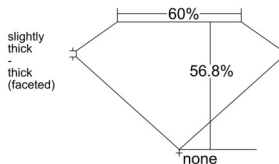

GIA®

FACSIMILE

GIA REPORT 7558587523

Verify this report at GIA.edu

GIA NATURAL DIAMOND DOSSIER®

June 26, 2026
GIA Report Number 7558587523
Shape and Cutting Style ..... Heart Brilliant
Measurements ..... 4.22 x 4.68 x 2.66 mm

GRADING RESULTS

Carat Weight ..... 0.30 carat
Color Grade ..... F
Clarity Grade VS1

ADDITIONAL GRADING INFORMATION

Polish ..... Excellent
Symmetry ..... Very Good
Fluorescence ..... Faint
Clarity Characteristics..... Cloud
Inscription(s): GIA 7558587523

PROPORTIONS

Profile not to actual proportions

GRADING SCALES

GIA COLOR SCALE		GIA CLARITY SCALE	
COLORLESS	D	VERY VERY SLIGHTLY INCLUDED	FLAWLESS
	E		INTERNALLY FLAWLESS
	F		VVS₁
	G		VVS₂
	H		VS₁
	I		VS₂
	J		SI₁
	K		SI₂
	L		I₁
	M		I₂
NEAR COLORLESS	N	SLIGHTLY INCLUDED	I₃
	O		
	P		
	Q		
FAINT	R		
	S		
	T		
	U		
VERT LIGHT	V		
	W		
	X		
	Y		
LIGHT	Z