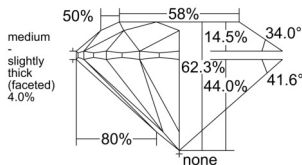

GIA®

FACSIMILE

GIA REPORT 7558599978

Verify this report at GIA.edu

GIA NATURAL DIAMOND DOSSIER®

June 27, 2026
GIA Report Number 7558599978
Shape and Cutting Style ..... Round Brilliant
Measurements ..... 4.32 - 4.34 x 2.70 mm

GRADING RESULTS

Carat Weight ..... 0.31 carat
Color Grade ..... H
Clarity Grade VVS1
Cut Grade ..... Excellent

ADDITIONAL GRADING INFORMATION

Polish ..... Excellent
Symmetry ..... Excellent
Fluorescence ..... Faint
Clarity Characteristics ..... Pinpoint, Feather
Inscription(s): GIA 7558599978

PROPORTIONS

GRADING SCALES

GIA COLOR SCALE

COLORLESS	D
	E
	F
	G
	H
	I
NEAR COLORLESS	J
	K
	L
FAIN	M
	N
	O
	P
VERY LIGHT	Q
	R
	S
	T
	U
	V
	W
	X
	Y
LIGHT	Z

GIA CLARITY SCALE

FLAWLESS	INTERNAL FLAWLESS	
		FLAWLESS
VERY VERY SLIGHTLY INCLUDED	VVS₁	
	VVS₂	
VERY SLIGHTLY INCLUDED	VS₁	
	VS₂	
SLIGHTLY INCLUDED	SI₁	
	SI₂	
INCLUDED	I₁	
	I₂	
	I₃	

GIA CUT SCALE

EXCELLENT
VERY GOOD
GOOD
FAIR
POOR