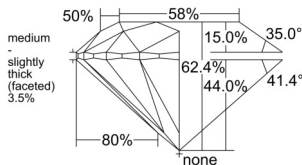

GIA®

FACSIMILE

GIA REPORT 7558627452

Verify this report at GIA.edu

GIA NATURAL DIAMOND DOSSIER®

July 01, 2026
GIA Report Number 7558627452
Shape and Cutting Style ..... Round Brilliant
Measurements ..... 3.74 - 3.76 x 2.34 mm

GRADING RESULTS

Carat Weight ..... 0.20 carat
Color Grade ..... D
Clarity Grade S11
Cut Grade ..... Excellent

ADDITIONAL GRADING INFORMATION

Polish ..... Excellent
Symmetry ..... Excellent
Fluorescence ..... Medium Blue
Clarity Characteristics ..... Crystal
Inscription(s): GIA 7558627452

PROPORTIONS

GRADING SCALES

GIA COLOR SCALE

COLORLESS	D
	E
	F
	G
	H
	I
	J
NEAR COLORLESS	K
	L
Faint	M
	N
	O
	P
Very Light	Q
	R
	S
	T
	U
	V
Light	W
	X
	Y
	Z

GIA CLARITY SCALE

FLAWLESS	INTERNAL FLAWLESS	
		EXCELLENT
VERY VERY SLIGHTLY INCLUDED	VVS₁	
	VVS₂	
VERY SLIGHTLY INCLUDED	VS₁	
	VS₂	
SLIGHTLY INCLUDED	S1₁	
	S1₂	
INCLUDED	I₁	
	I₂	
	I₃	

GIA CUT SCALE

EXCELLENT
VERY GOOD
GOOD
FAIR
POOR